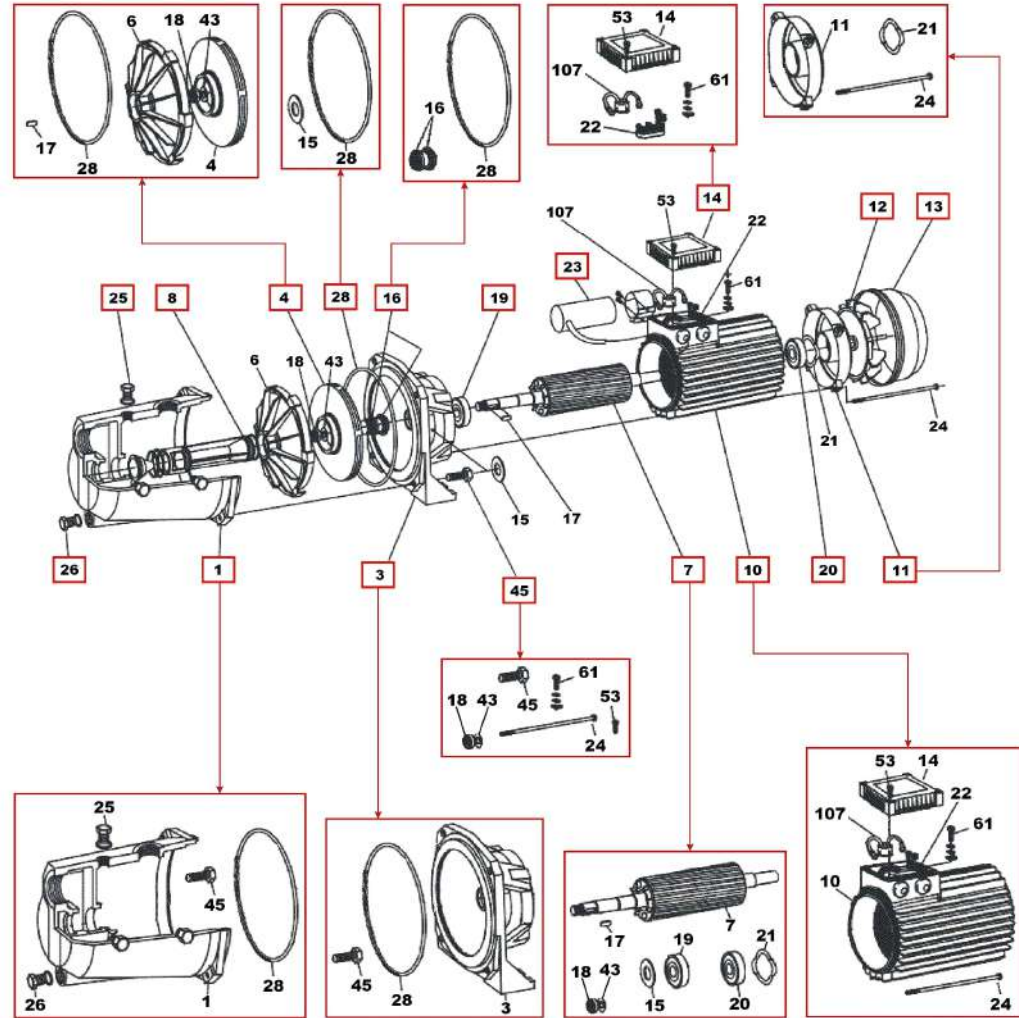

Pump Model - version

JET 200 M - N.1.- -

Company Name
Contact
Telephone
FAX
E-Mail address

Attention: check the correspondence with the serial number of the pump.

Serial Number

JET 200 M - N.1.- - @ 102160142_d

JET 200 M @ 102160142

Item	Quant	Item no.	Description	Unit pr.
1	1	R00005221	PUMP BODY	On req.
13	1	R00004703	FAN GUARD	On req.
12	1	R00005199	FAN	On req.
3	1	R00005200	SUPPORT	On req.
7	1	R00005257	MOTOR SHAFT	On req.
28	1	R00005202	OR	On req.
45	1	R00005203	NUTS AND BOLTS	On req.
19	1	R00005258	FRONT BEARING	On req.
20	1	R00005205	REAR BEARING	On req.
4	1	R00005207	IMPELLER	On req.
11	1	R00005208	MOTOR COVER	On req.
10	1	R00005209	MOTOR	On req.
16	1	R00005210	SEAL	On req.
14	1	R00005211	TERMINAL BOARD	On req.
25	1	R00005213	LOAD PLUG	On req.
26	1	R00005428	DISCHARGE PLUG	On req.
23	1	R00005206	CAPACITOR	On req.
8	1	R00005212	NOZZLE VENTURI	On req.

Receiver

From

Project

Project ID

Created by

Created on
2011-01-06

Last update